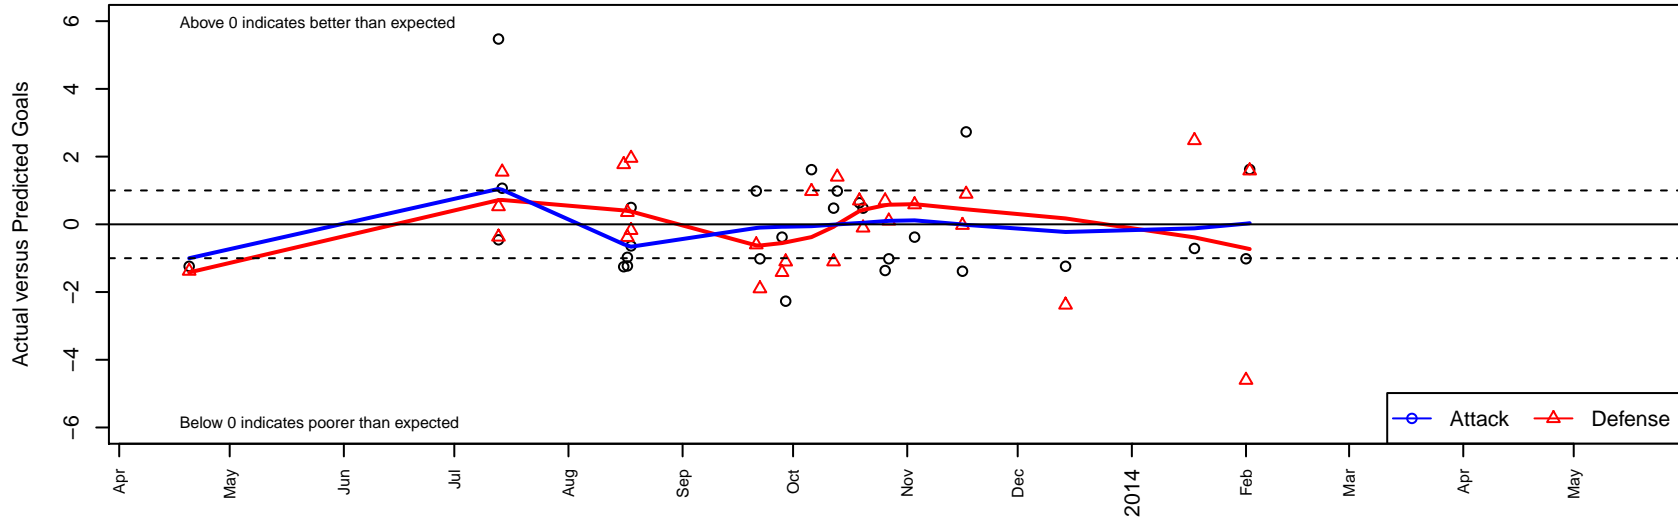

SSC Shadow A B98

Spokane SC Shadow
 Spokane, WA
 B98 total strength=1356
 attack=11.45 defense=4.11
 fall league = RCL B98 Div 3, RCL B98 7V2
 alt names used:
 SSC Shadow A B98
 SSC Shadow A
 SSC Shadow B98-A
 SPOKANE SHADOW B98-A (WA)
 SSC SHADOW SHADOW B98-A (WA)
 SSC Shadow B-98-A
 Spokane Soccer Club Shadow B98-A
 SSC Shadow B 98 A

Venues played:
 Challenger Div 2 Cup U14
 Nike Crossfire Challenge Silver U15
 Les Schwab NW Cup U15/16 U16
 RCL B98 Div 3
 RCL B98 7V2
 Challenge Cup B98 Division 1 – Challenge 1

SSC Shadow A B98
 Dots are actual minus expected GF (blue circles) and GA (red triangles).
 Blue line is smoothed change in attack strength. Red is smoothed change in defense strength.